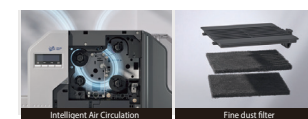

RAPID RETRANSFER PRINTING TECHNOLOGY *Patented

Power-on and Print in Only seconds

HIGH VOLUME CAPACITY INPUT HOPPER

(UP TO 200 CARDS)

INTELLIGENT ANTI-DUST CIRCULATION

Intelligent Air Circulation

Fine dust filter