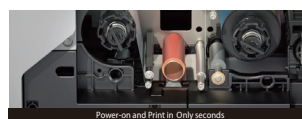

RIBBONS & LAMINATES

		MSRP
653547	SMART-81 YMCK / Color Ribbon / & Retransfer Film Pack / 500 Images	$320.00
659896	SMART-81 YMCK / Color Ribbon / 500 Images (no film included)	$245.00
653378	SMART-81 YMCKK / Color Ribbon / 500 Images (no film included)	$290.00
653431	SMART-81 Retransfer INTM Film / 500 Images (no ink included)	$75.00
653629	SMART-81 Clear 1mil Patch Laminate Film, 500 patches per roll	$210.00
653630	SMART-81 "Celestial" Hologram 1mil Patch Laminate Film, 500 patches per roll	$385.00
653631	SMART-81 Clear IC Chip, 1mil Patch Laminate Film, 500 patches per roll	$220.00

RAPID RETRANSFER PRINTING TECHNOLOGY *Patented

Power-on and Print in Only seconds